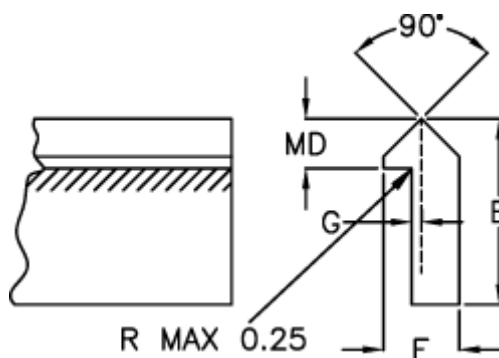

Data Sheet

Article number: 055622000

Description: Single edge track TS2 2000mm

Measures

E = 15.87

F = 6.35

G = 0.78

Kg/m = 0.509

MD(T) = 4.75